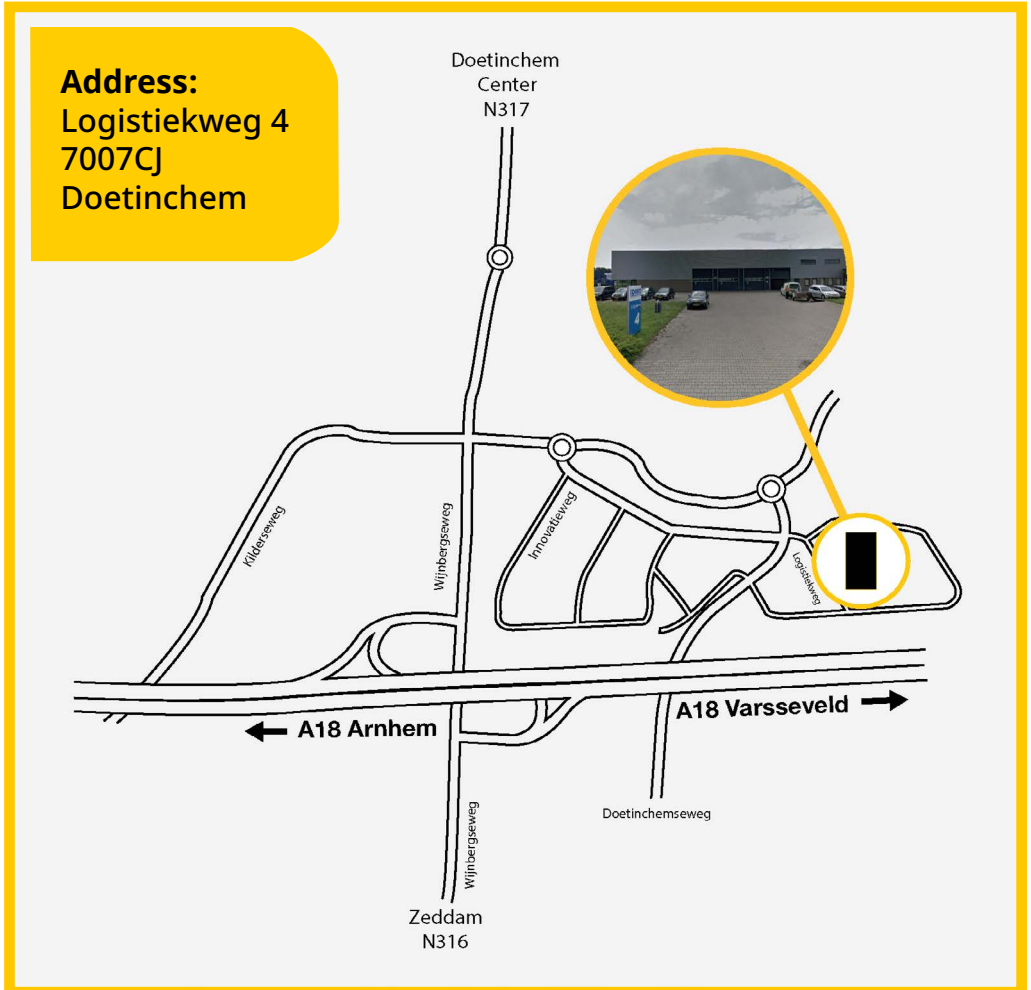

Nijhuis Saur Industries | Headquarters, Doetinchem:

Bus / Train

From "Station Doetinchem" - Arriva Bus 24 to 's-Heerenberg, busstop "Woonboulevard Doetinchem"

Main entrance offices and parking-lot

Production at HQ Doetinchem, check in at the gate.
(Our other Production departments are situated in Groenlo.
(Navigate to Zuidgang 2, Groenlo)

Address:
Logistiekweg 4
7007CJ
Doetinchem

Logistiekweg - Hall 1 & 2 at the left side

Hall 1 & 2

Hall 1 & 2

Navigate to Zuidgang 2, Groenlo (please follow the signs to the only entrance at the Batterij street)

Suppliers can check in at our Logistics Area, through the gate, go right and look at the sign Drivers report here

Visitors can drive straight on and go to the the office area