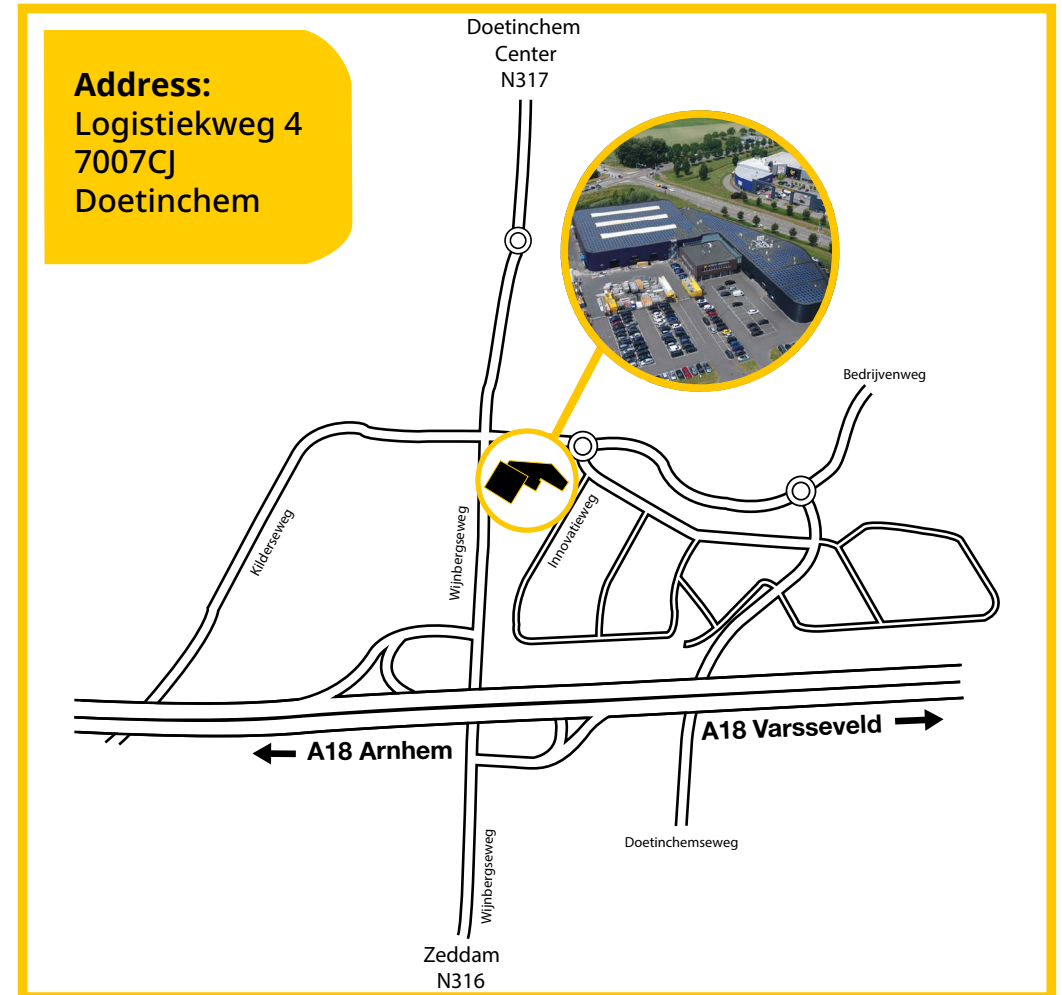

Nijhuis Saur Industries | Headquarters, Doetinchem:

Bus / Train

From "Station Doetinchem" - Arriva Bus 24 to 's-Heerenberg, busstop "Woonboulevard Doetinchem"

Main entrance offices and parking-lot

Production at HQ Doetinchem, check in at the gate.
(Our other Production departments are situated in Groenlo.
(Navigate to Zuidgang 2, Groenlo)

Address:
Logistiekweg 4
7007CJ
Doetinchem

Logistiekweg - Hall 1 & 2 at the left side

Hall 1 & 2

Hall 1 & 2

Navigate to Zuidgang 2, Groenlo (please follow the signs to the only entrance at the Batterij street)

Suppliers can check in at our Logistics Area, through the gate, go right and look at the sign Drivers report here

Visitors can drive straight on and go to the the office area